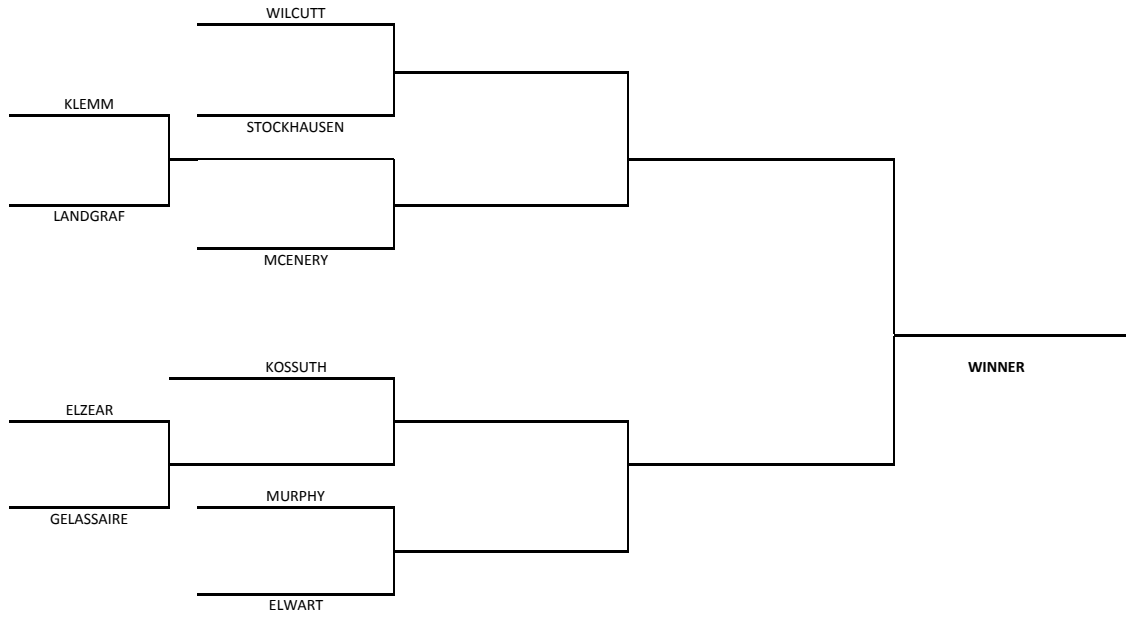

WINNERS BRACKET

PING PONG

All games are played in main entrance

FOR STAFF REFEREES: Check Roster, Circle Winner, Write Down Score, and Return to Batliner mailbox